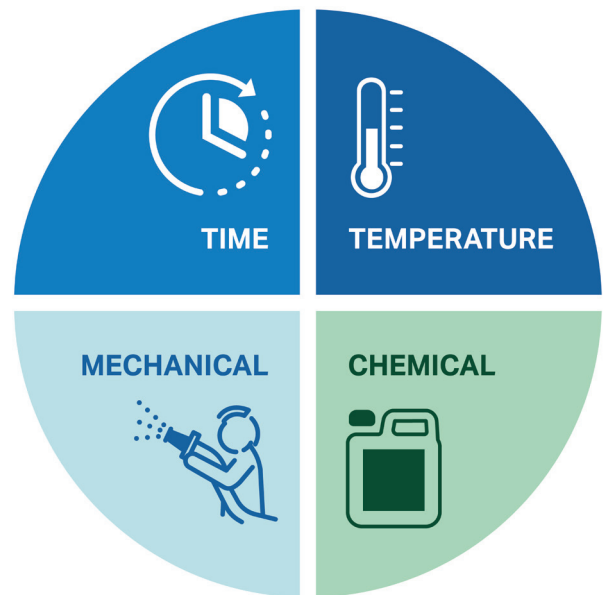

Why is cleaning equipment so important?

By using fit-for-purpose cleaning equipment, you can pull the best performance out of the chemicals and reduce overall chemical consumption.

The Cleaning Diagram on the right shows the four variable factors of a cleaning process: time, temperature, equipment, chemicals. They work together in a synergy to produce the desired cleaning effect. **Since they depend on each other's ratio, a decrease in any one factor can be compensated by an increase in another.** However, if your equipment is inefficient, simply increasing the usage of chemicals and time spent will be unsustainable, the extent of increasing water temperature is also limited.

Our combination of the ideal cleaning equipment and chemicals can help you cut cleaning time significantly, so you can get your cargo hold ready swiftly.

Co-dependent factors of a cleaning process

Achieve the best cleaning results and save on operational costs

Our equipment is designed for cargo hold cleaning in the tough marine environment, maximising durability and readiness for the next job. The best part? They are easy to use and they come with handy user guides, so your crew can work independently; you no longer need to hire expensive cleaning gangs to come on board.

Wilhelmsen Ships Service continuously develops and improves on a wide range of high quality Unitor™ cargo hold cleaning equipment and chemicals. Achieve the best cargo hold cleaning results with us today.

Related Products

Cargo Hold Cleaning Kits

Product No.

Panamax Cargo Hold Cleaning Kit	778855
Compact Cargo Hold Cleaning Kit	778955

High Pressure Cleaning, Stain Removal

Product No.

HPCE Dynamis 500+	720131
HPCE Anaconda Lance Kit	721097

Personal Protective Equipment (PPE)

Product No.

CargoHold Cleaning PPE Kit for 3	779085
Cleaning Boots S5 Size 43	571036

Barrier Chemicals

Product No.

CargoBarrier HD 25 Litre	779092
Slip-Coat 25 Litre	737015

Cleaning Chemicals

Product No.

CargoClean HD 25 Litre [NEW FORMULA]	779104
Aquatuff 25 Litre	607826
Foam Agent 3 x 5 Litre	614537
CargoDescale 200 Litre [NEW]	571320
MetalBrite HD 25 Litre	571679
Descaling Liquid 25 Litre	571653

Wilhelmsen Ships Service
Phone: (+47) 67 58 40 00
Fax: (+47) 67 58 40 80

Postal Address:
PO Box 33, NO-1324
Lysaker, Norway

wilhelmsen.com

Contact your local WSS customer services for prices and availability.

for a closer look