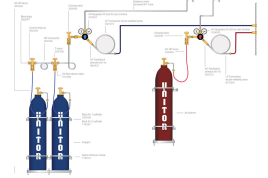

# GAS DISTR. SYST. 3CYL. 1AC + 2OX.

Product group: **610**    Product number: **511170**

Central distribution installation for single acetylene and two oxygen cylinders.

## Product information

GDS Gas Central installation complete set for 1 Acetylene + 2 Oxygen cylinder system.

### Features

- Includes all items necessary for the gas central room, including signs, racks, equipment and brackets to be screwed or welded to deck and bulkhead
- Included are also pre-welded unions to be welded to the distribution pipes, and brazed to the evacuation pipes from the regulator safety valves
- Gas cylinders, cylinder trolley, clamps, bushings and outlet stations should be ordered separately in necessary quantities
- If the central is to be placed in two separate rooms, one each for Acetylene and Oxygen respectively, one each of signs product no. 183202, 526566 and 526558 are needed