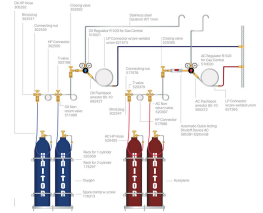

Last updated: 29/08/2023 10:57:33

GAS DISTR. SYST. 4CYL. 2AC + 2OX.

Product group: **610** Product number: **234849**

Central distribution installation for two acetylene and two oxygen cylinders.

Product information

GDS Gas Central installation complete set for 2 Acetylene + 2 Oxygen cylinder system.

Features

- Includes all items necessary for the gas central room, including signs, racks, equipment and brackets to be screwed or welded to deck and bulkhead
- Included are also pre-welded unions to be welded to the distribution pipes, and brazed to the evacuation pipes from the regulator safety valves
- Gas cylinders, cylinder trolley, clamps, bushings and outlet stations should be ordered separately in necessary quantities
- If the central is to be placed in two separate rooms, one each for Acetylene and Oxygen respectively, one each of signs product no. 183202, 526566 and 526558 are needed